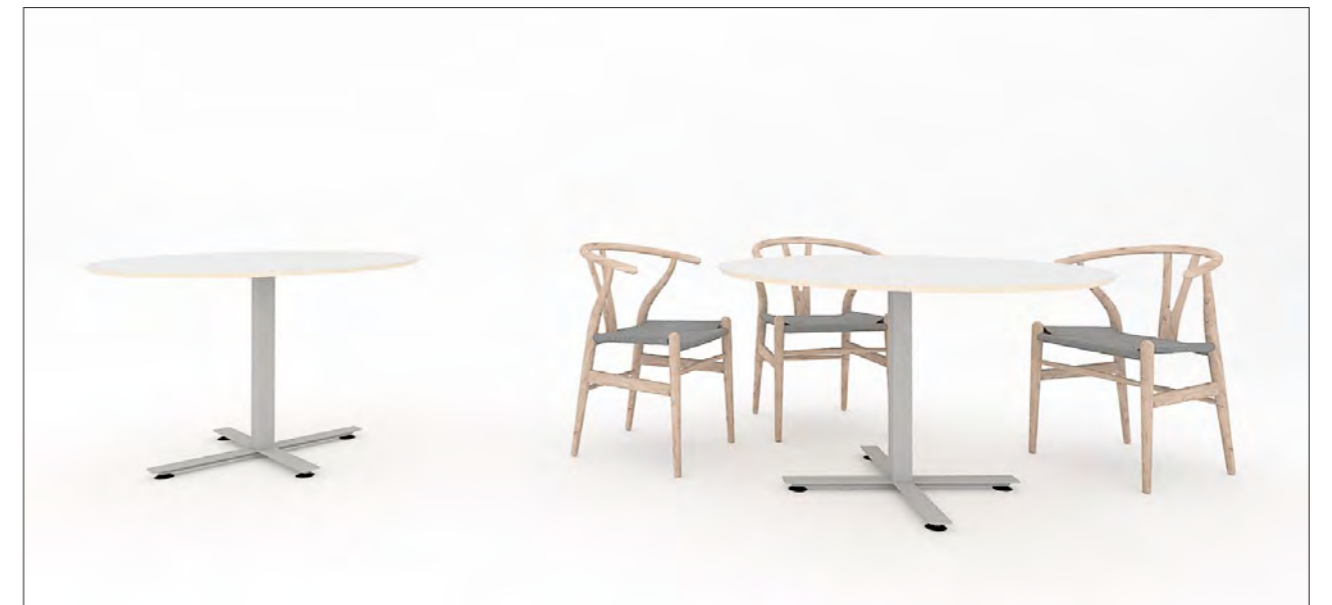

MEETING TABLE COMPONENTS:

SHELL MEETING FRAME
Cross Base Meeting Kit (1100/1200)
750x750x700

771,358,101

SHELL MEETING TOP SQUARE 1200x1200
Birch Plywood with Standard HPL
Birch Plywood with Fenix HPL
Birch Plywood with COM HPL

771,358,001

771,358,002

771,358,003

SHELL MEETING TOP ROUND 1100x1100
Birch Plywood with Standard HPL
Birch Plywood with Fenix HPL
Birch Plywood with COM HPL

771,358,004

771,358,005

771,358,006

SHELL MEETING TOP ROUND 1200x1200
Birch Plywood with Standard HPL
Birch Plywood with Fenix HPL
Birch Plywood with COM HPL

771,358,007

771,358,008

771,358,009